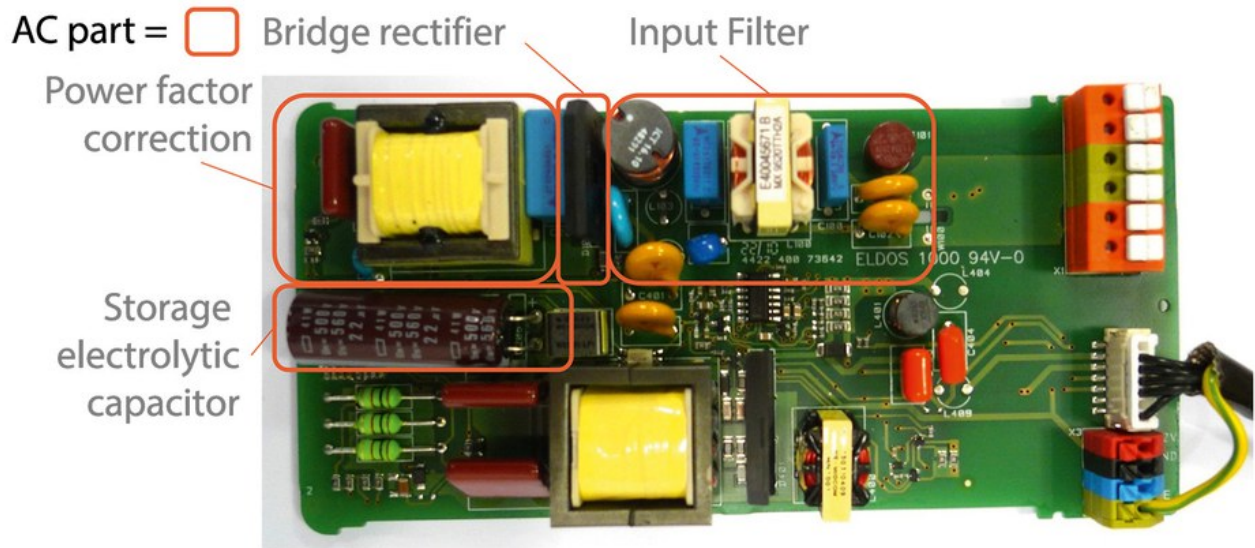

Download

[Green Leaf Joypad Driver Mgj-2011](#)

[Green Leaf Joypad Driver Mgj-2011](#)

Download